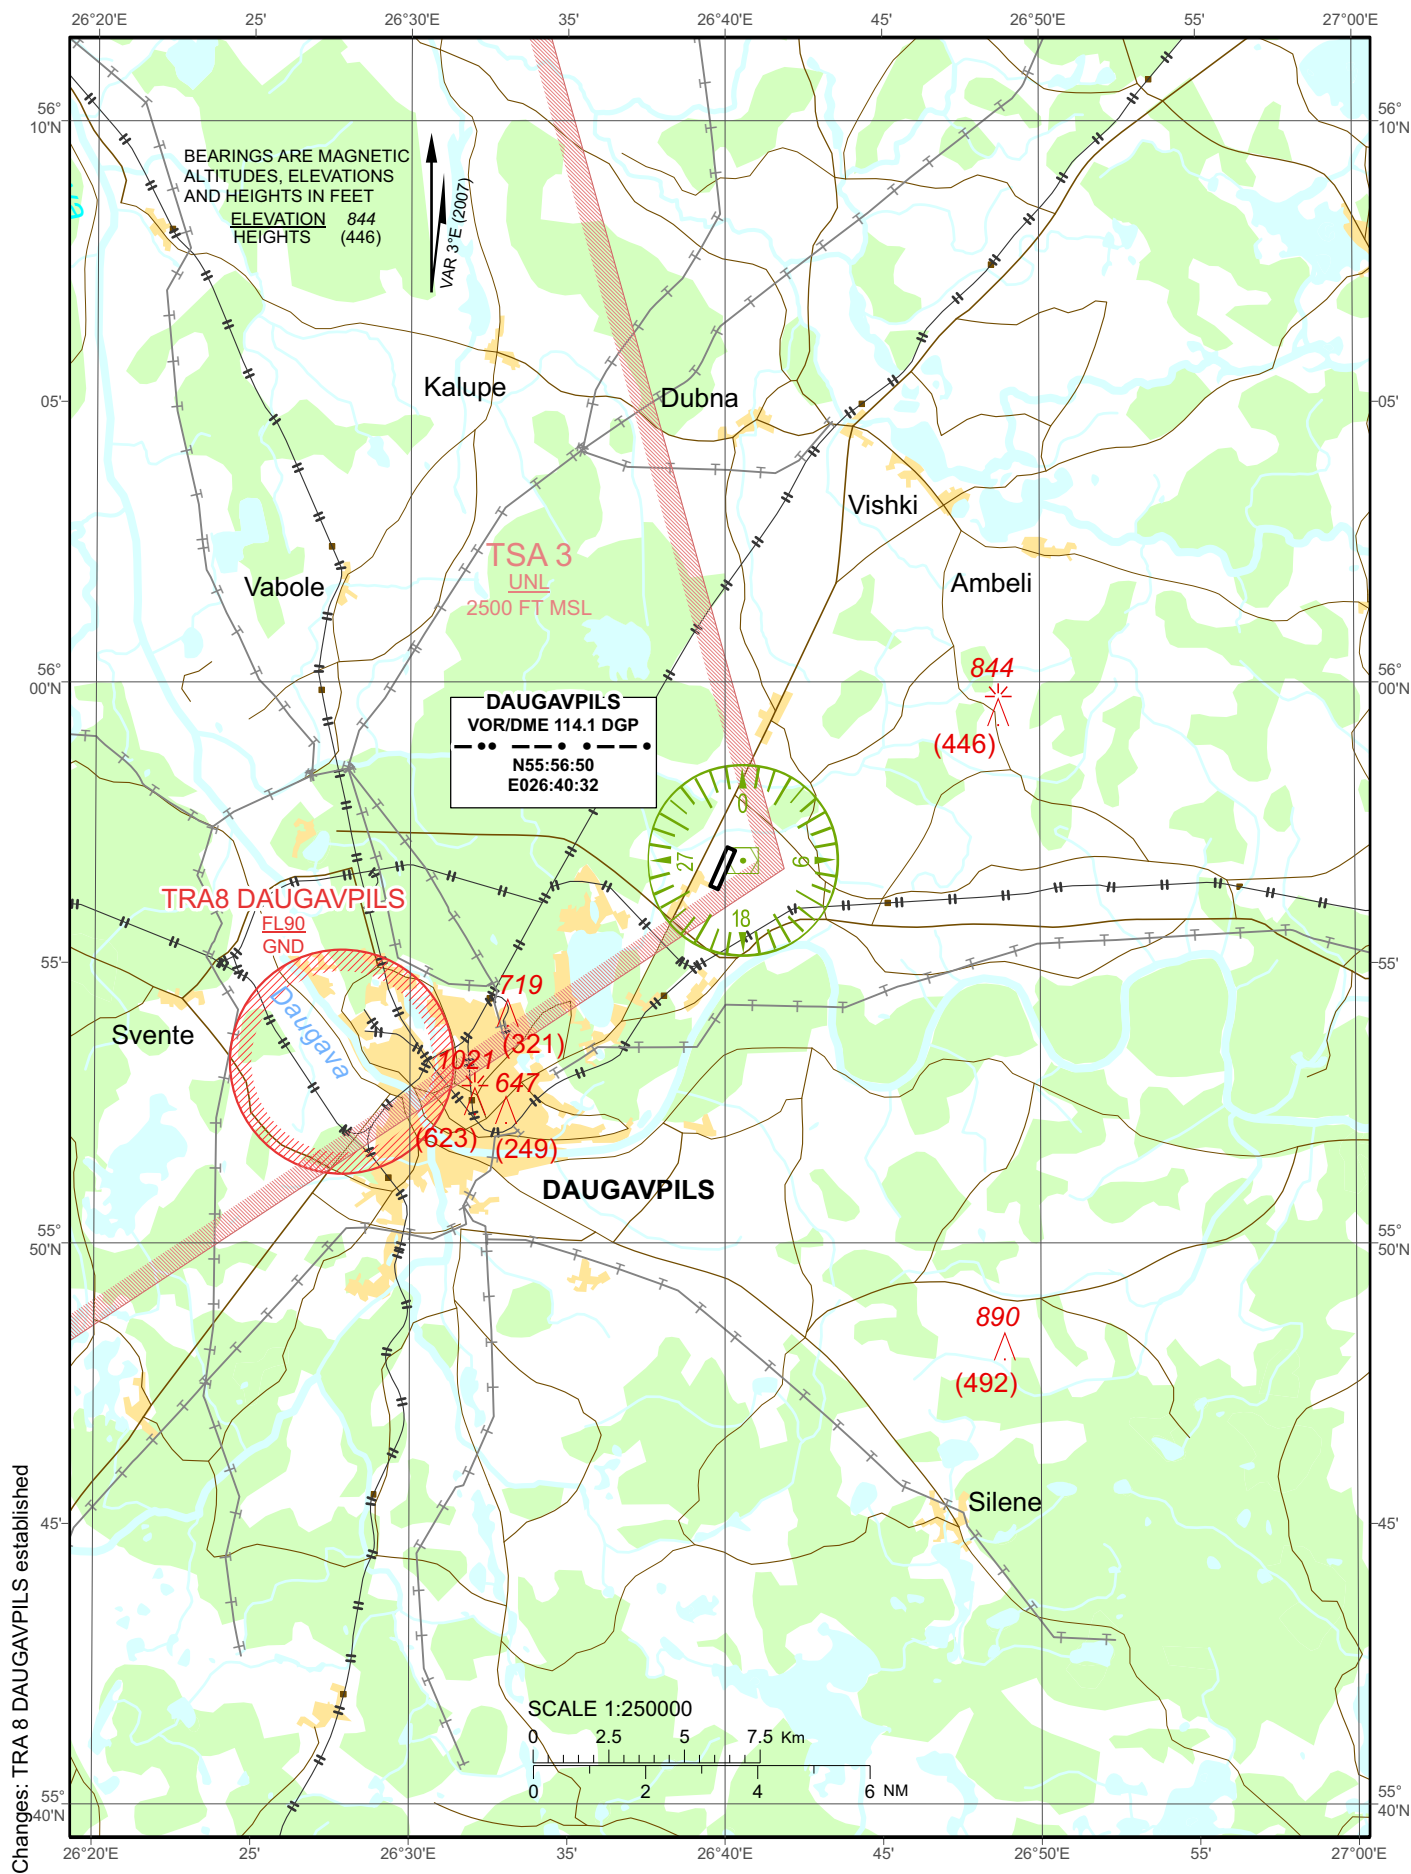

**VISUAL  
APPROACH  
CHART - ICAO**

**AD ELEV 398'**  
HEIGHTS RELATED  
TO AD ELEV

**DAUGAVPILS/(EVDA)**

*INTENTIONALLY LEFT BLANK*