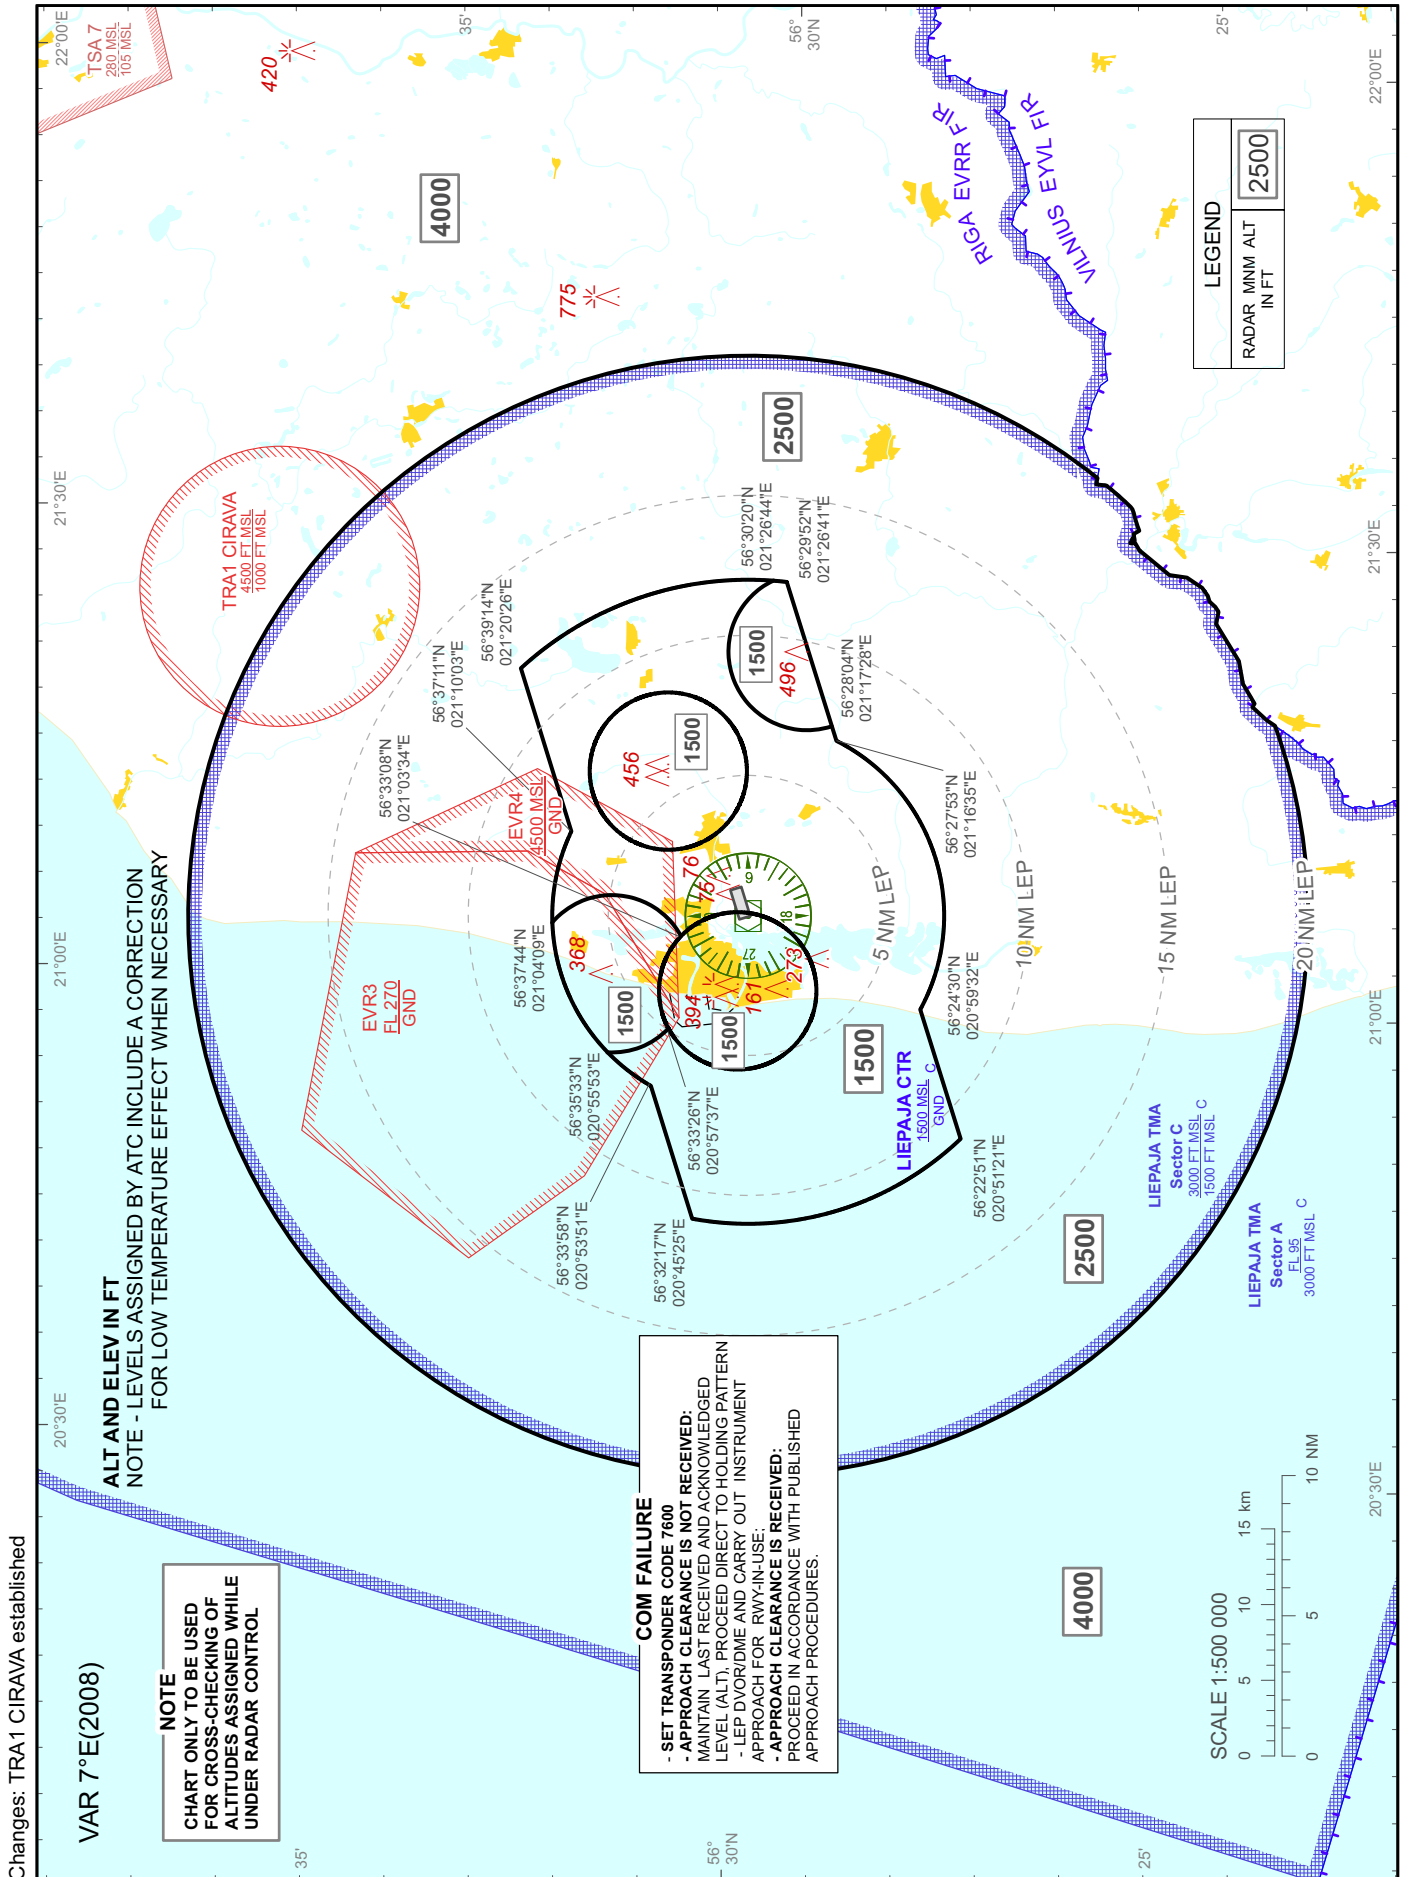

RADAR MINIMUM
ALTITUDE CHART - ICAO

AERODROME ELEV 16'
TRANSITION ALT 5000'

TOWER 129.400

LIEPAJA/Intl

Changes: TRA1 CIRAVA established

INTENTIONALLY LEFT BLANK