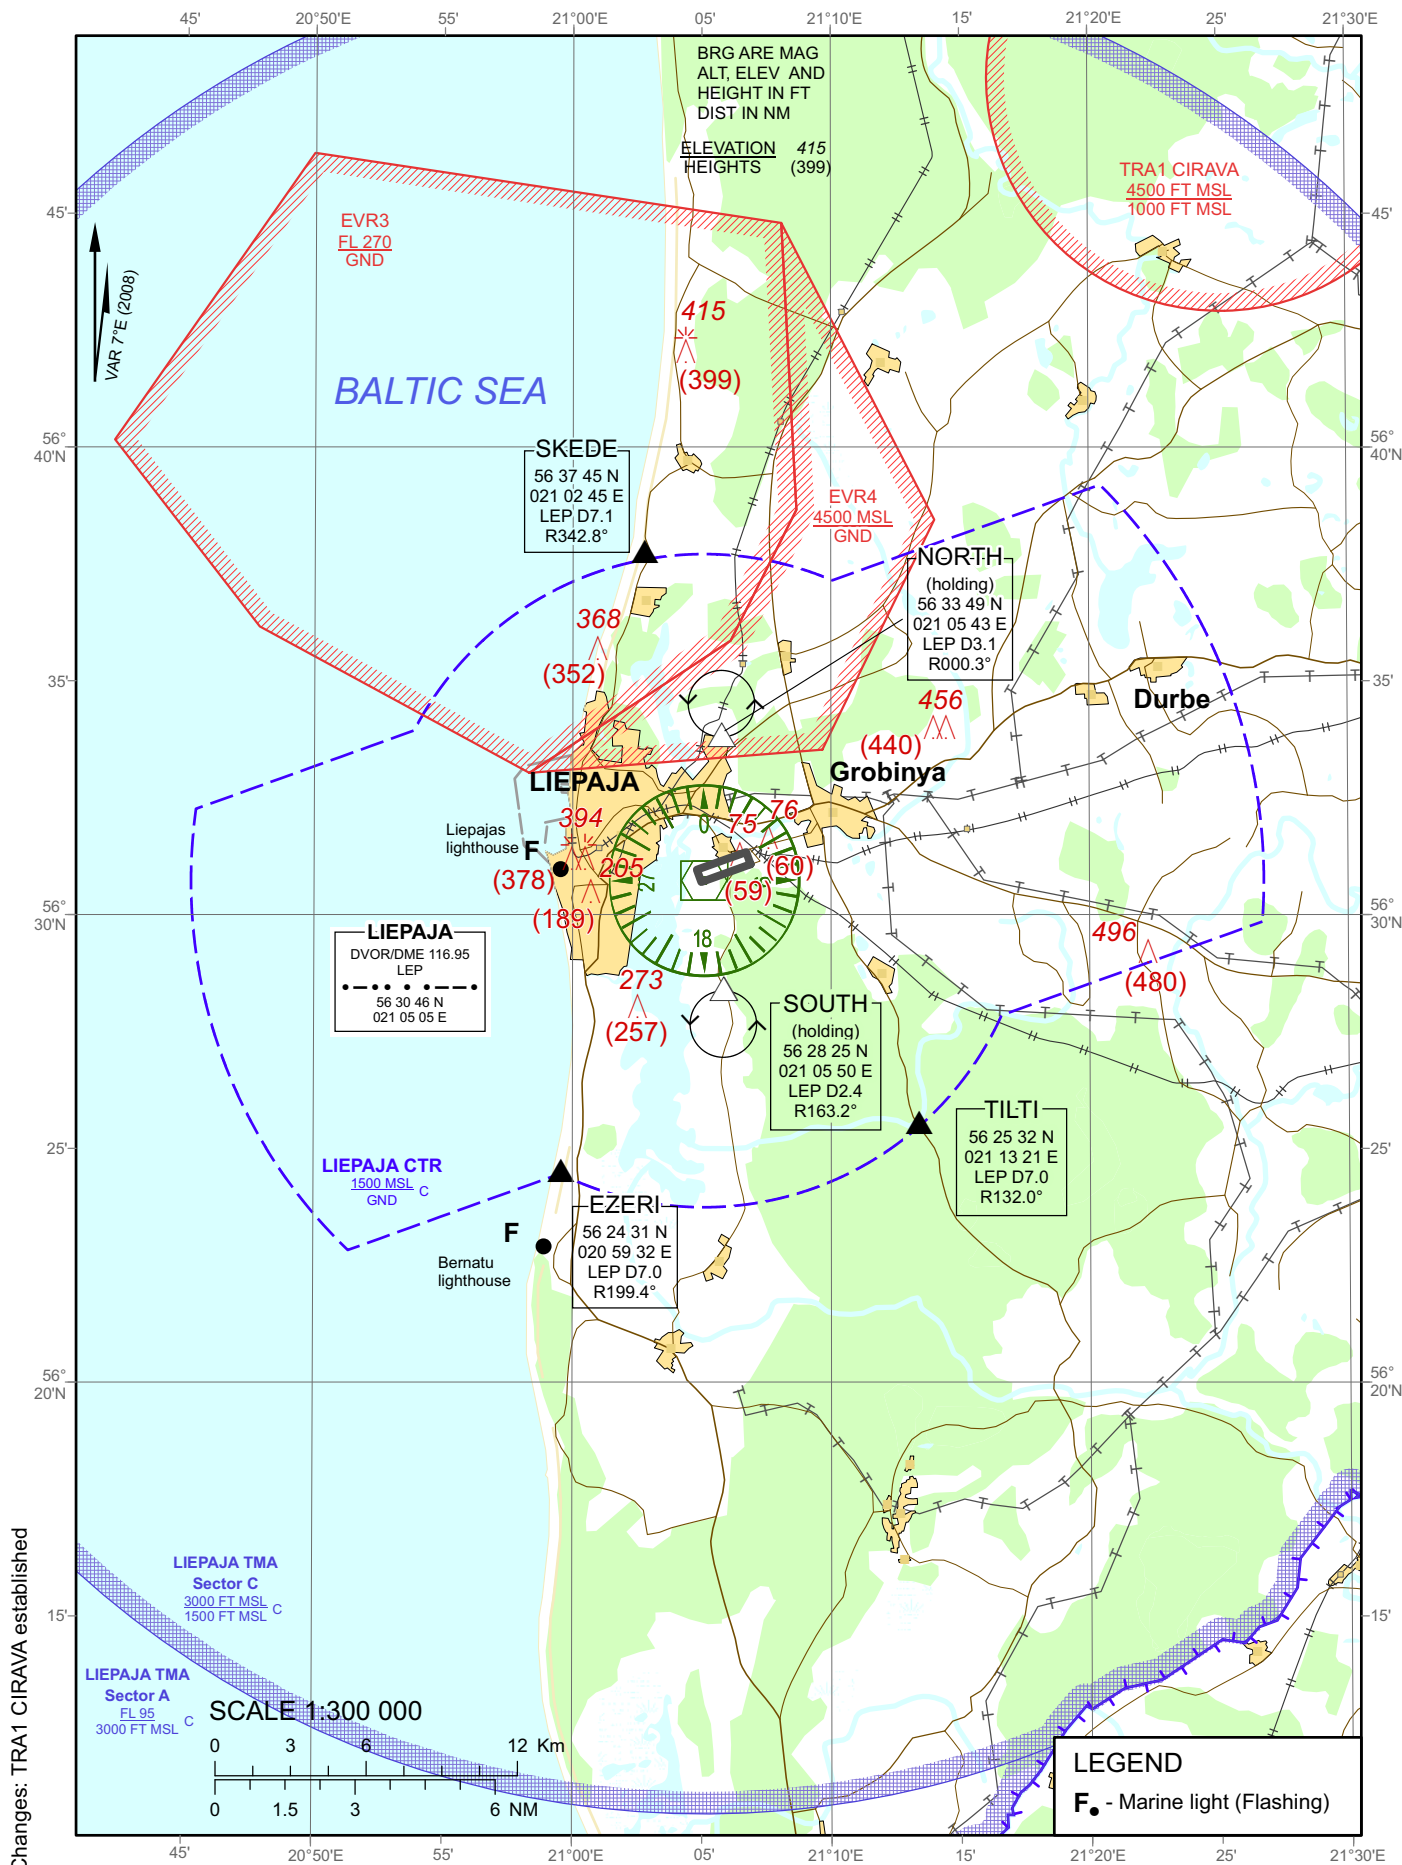

**VISUAL  
APPROACH  
CHART - ICAO**

**AD ELEV 16'**  
HEIGHTS RELATED  
TO AD ELEV

TOWER 129.400

**LIEPAJA/Intl**

Changes: TRAJA CIRAVA established

*INTENTIONALLY LEFT BLANK*