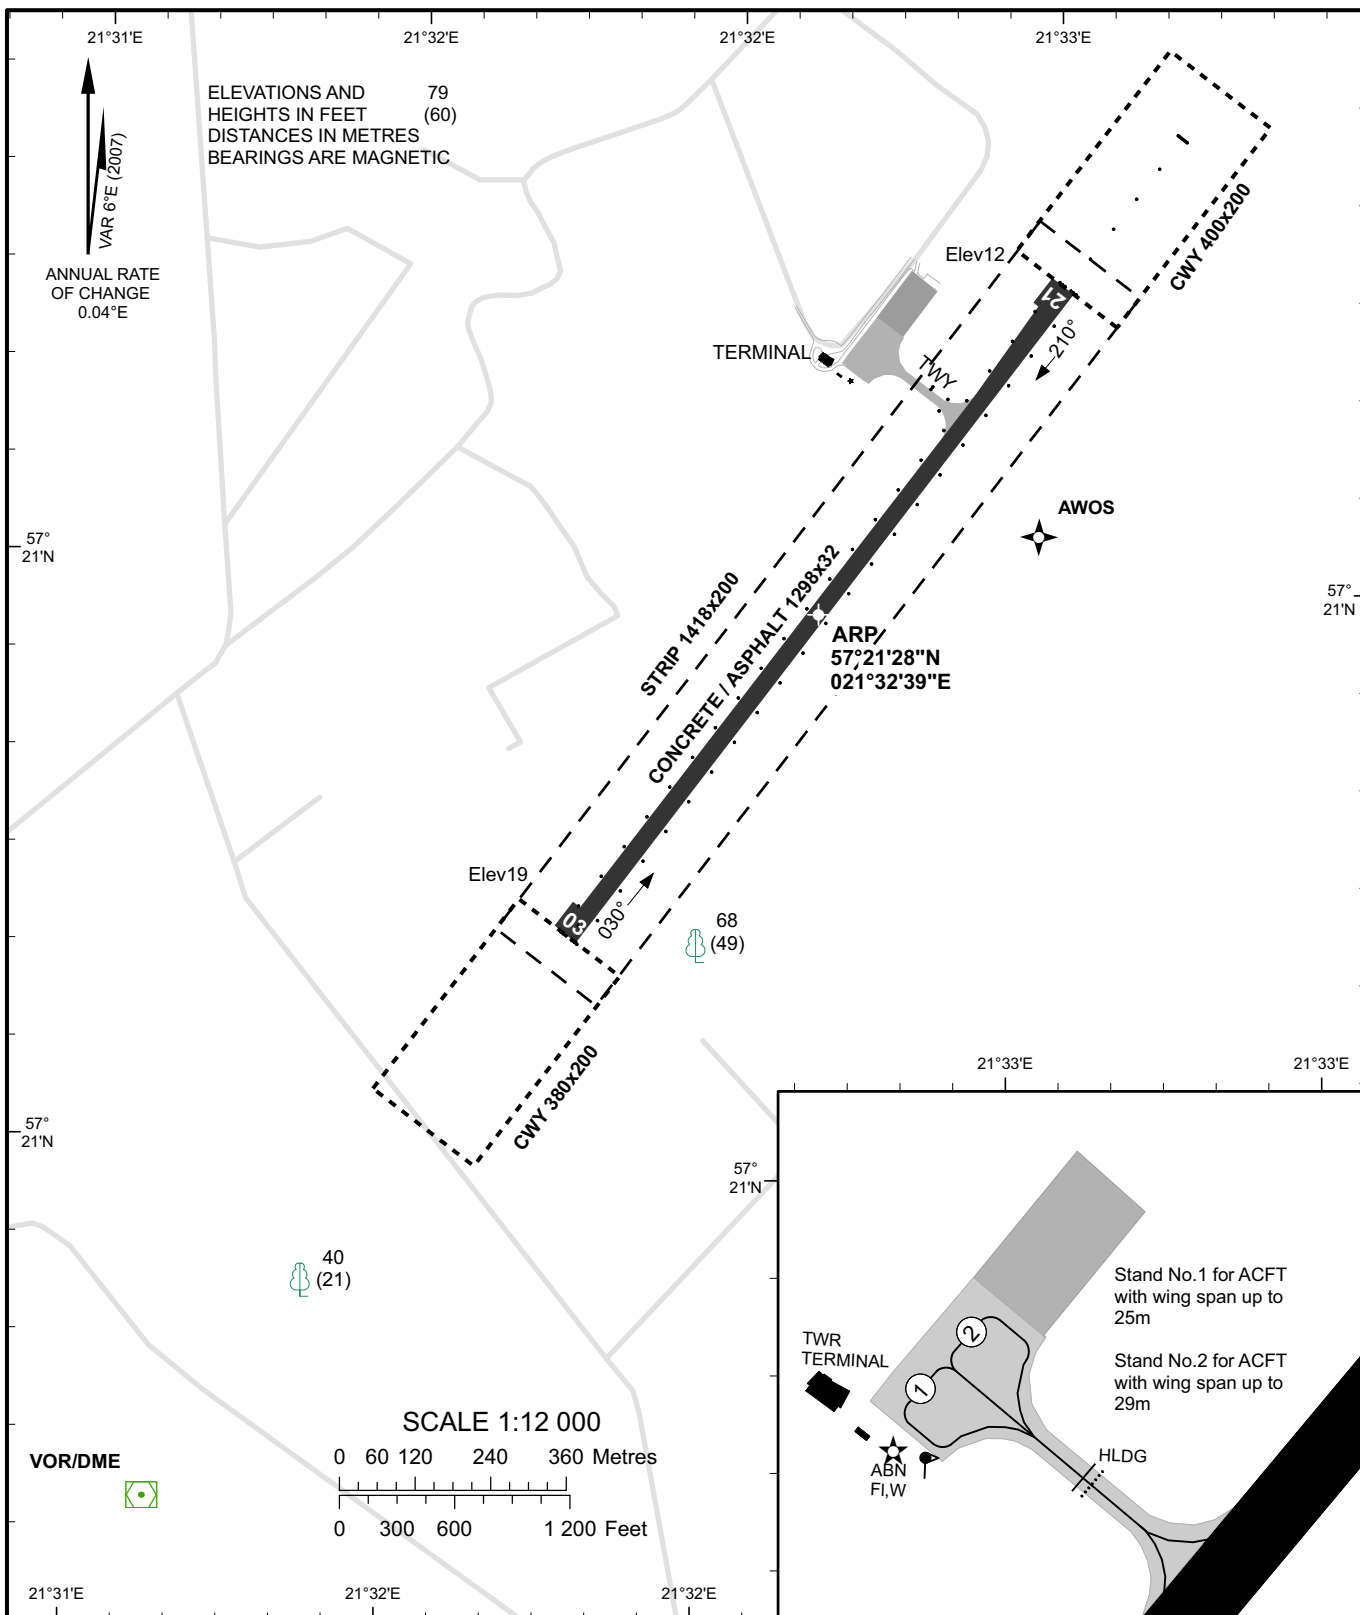

AERODROME CHART - ICAO

57°21'28"N  
021°32'39"E

ELEV 19'

Information 123.900  
METEO 126.800

VENTSPILS/Intl

Aerodrome lighting

APCH lights: RWY 03 - NIL ; RWY 21 - LIL  
RWY lights: White LIL ; Green THR lights , Red end lights .

RWY	TRUE DIRECTION	THR	BEARING STRENGTH	DECLARED DISTANCES			
				TORA	TODA	ASDA	LDA
03	035.49°	57°21'10.99"N 021°32'16.46"E	AUW 30T	1298	1698	1298	1298
21	215.50°	57°21'45.17"N 021°33'01.53"E	Concrete / asphalt	1298	1678	1298	1298

Changes: editorial

*INTENTIONALLY LEFT BLANK*