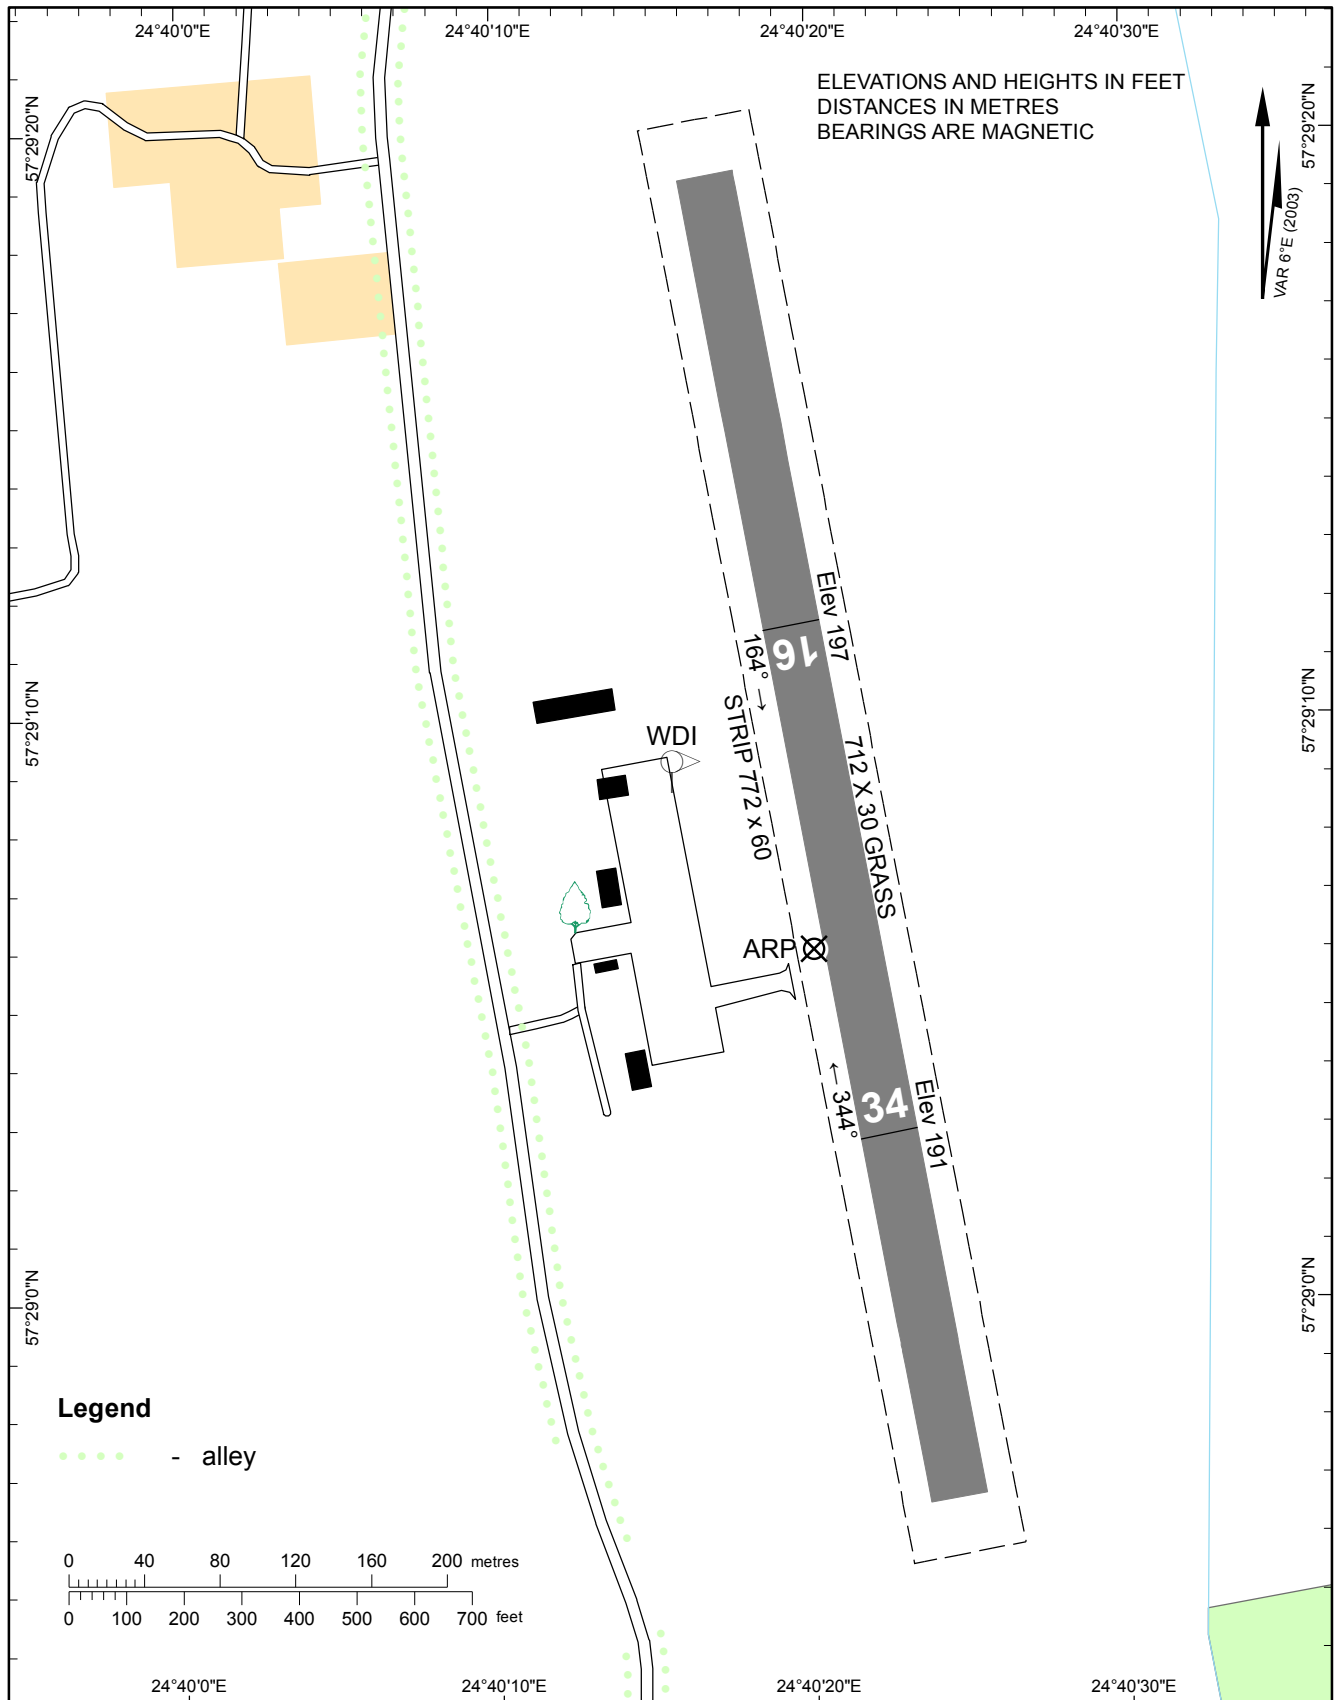

AERODROME CHART - ICAO

57°29'06"N
024°40'20"E

ELEV 211'

LIMBAZI

Changes: editorial.

RWY	TRUE BRG	RWY surface and strength (MTOW)	DECLARED DISTANCES			
			TORA	TODA	ASDA	LDA
16	170°	GRASS MTOW 5.7T	516	516	712	470
34	350°		472	472	712	515

INTENTIONALLY LEFT BLANK